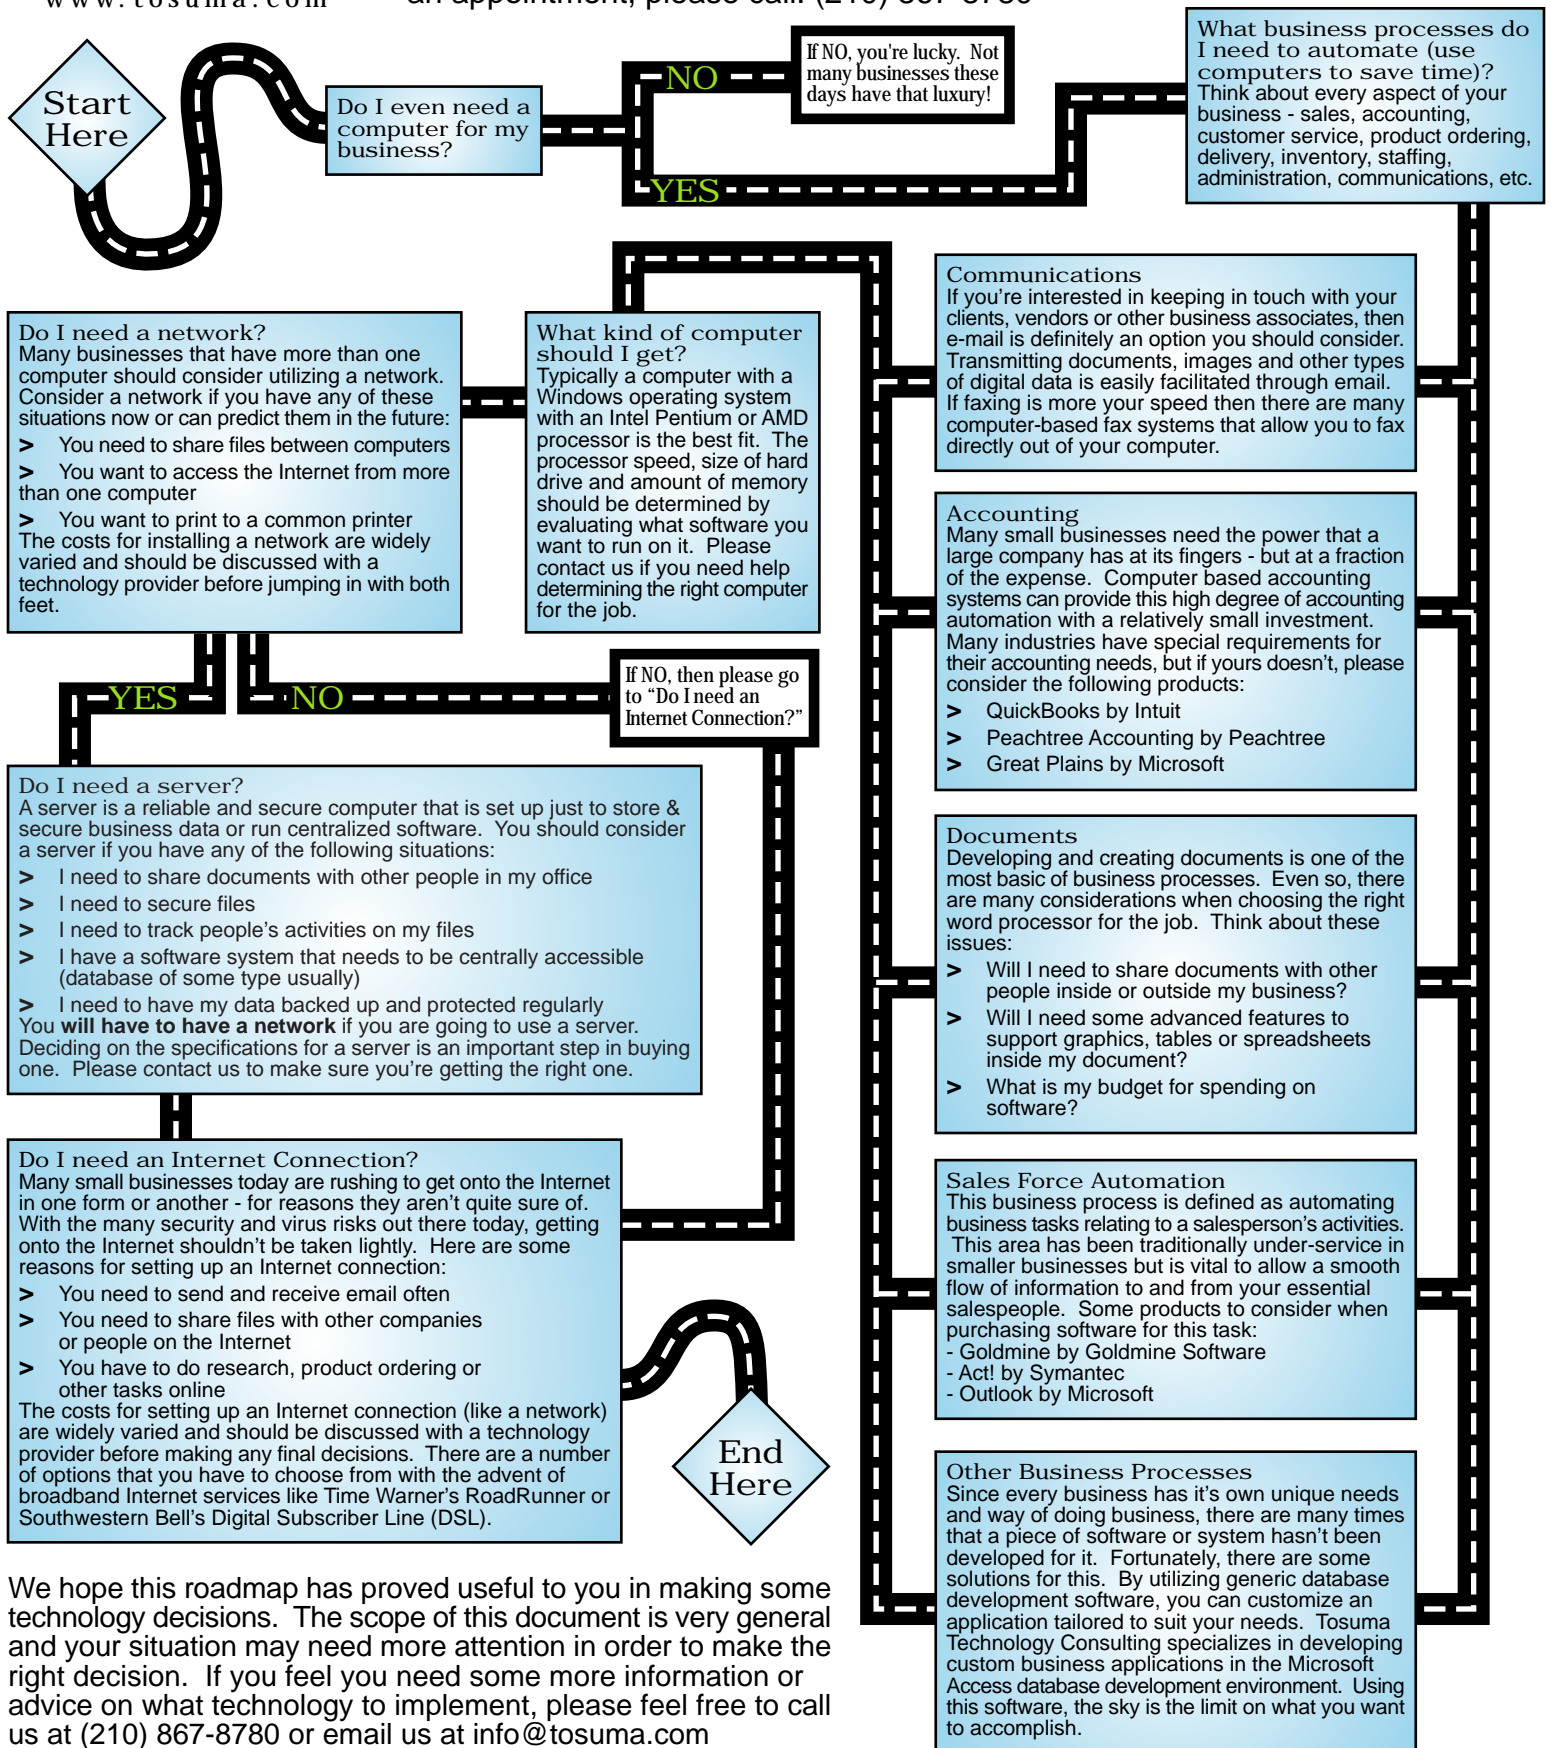

technology roadmap

Use this roadmap to help you make informed decisions about what technology to implement in your business. If you have any questions or you would like to setup an appointment, please call: (210) 867-8780